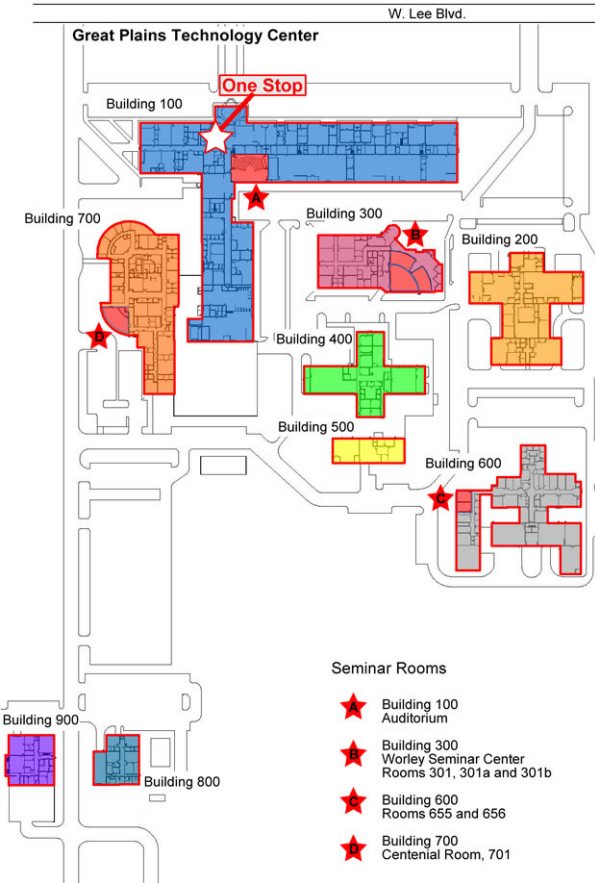

Great Plains Technology Center

Seminar Rooms

- ★ Building 100
Auditorium
- ★ Building 300
Worley Seminar Center
Rooms 301, 301a and 301b
- ★ Building 600
Rooms 655 and 656
- ★ Building 700
Centennial Room, 701