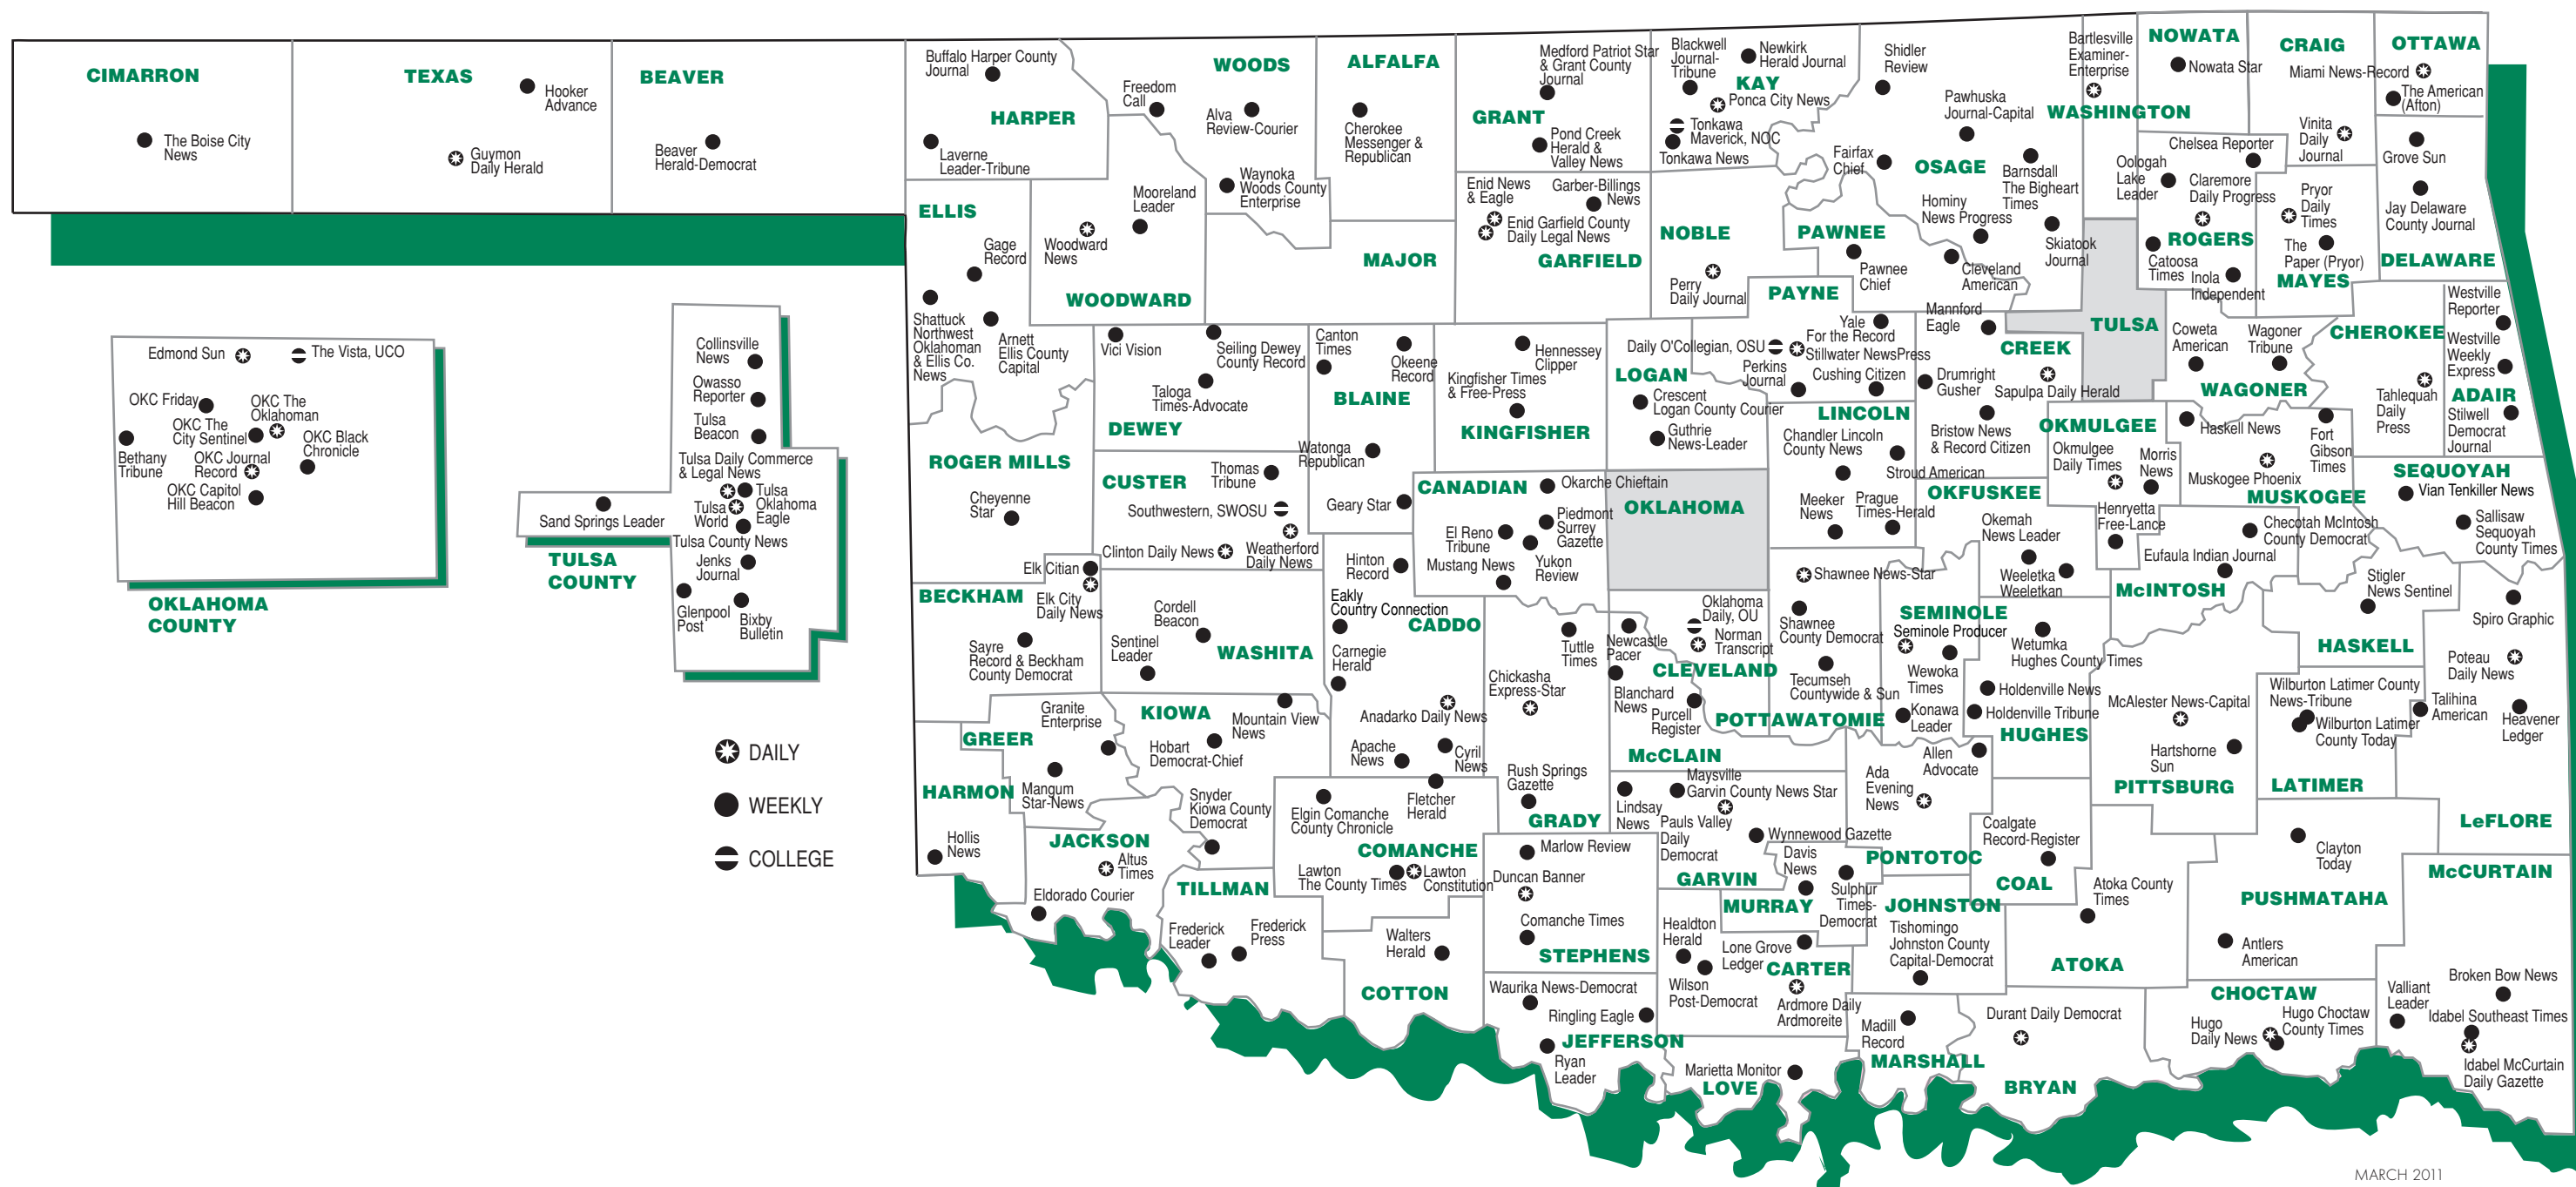

OKLAHOMA PRESS SERVICE

3601 N. LINCOLN BLVD., OKLAHOMA CITY, OK 73105-5499 • (405) 499-0020 • FAX: (405) 499-0048 • TOLL-FREE IN OK: 1-888-815-2672

MARCH 2011